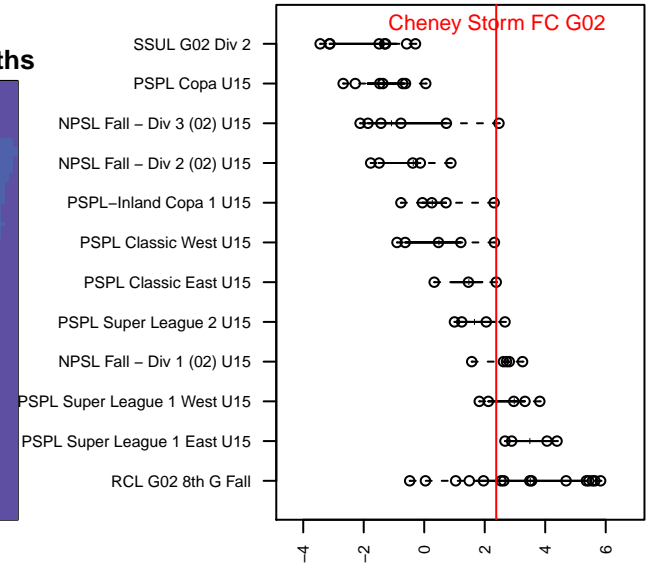

**attack and defense rating
relative to others at age
and all opponents in last 13 months**