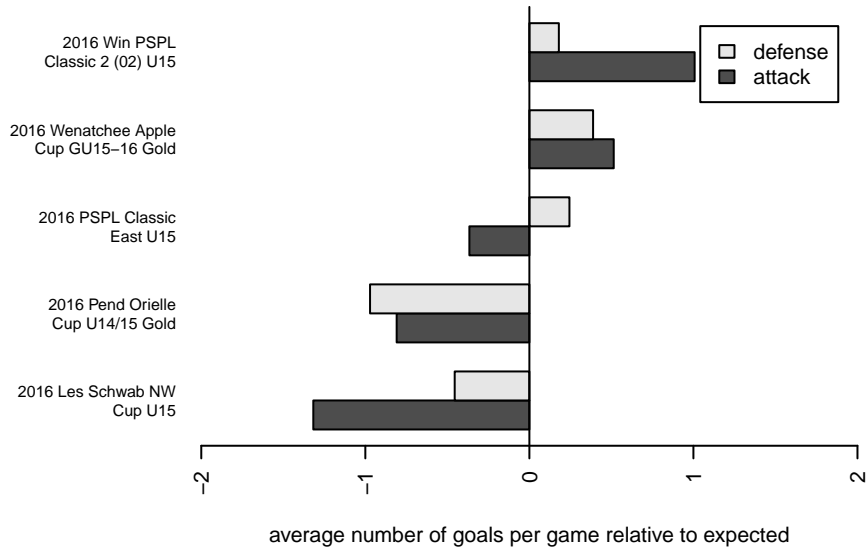

Performance relative to 13 month average