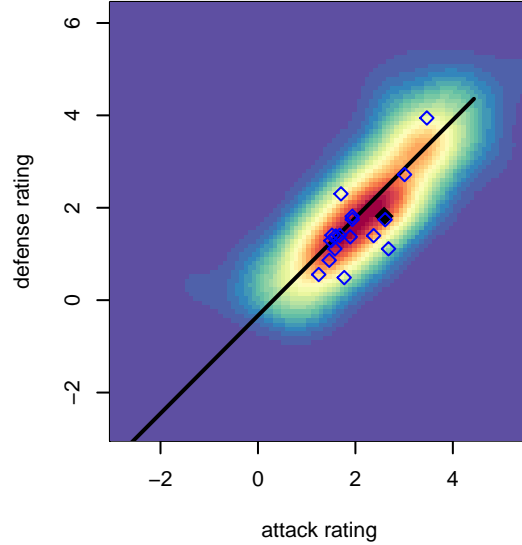

**attack and defense rating
relative to others at age
and all opponents in last 13 months**